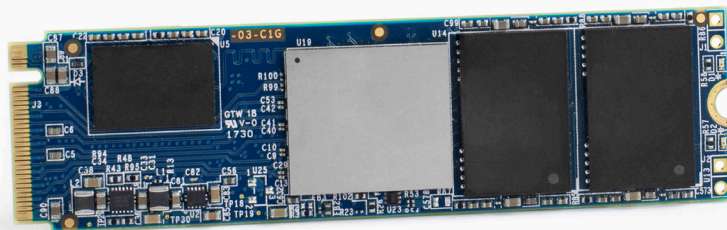

OWCdigital.com

OWC Mercury M.2 SSD

The Perfect Boot Drive Boost for PCs

Get more from your computer

OWC's Mercury M.2 high performance SSD is an incredible performance, capacity and reliability upgrade for M.2 NVMe equipped computers, especially as a boot drive. The latest 3D MLC NAND flash offers superb dependability and unmatched speed. And with NVMe and SLC Write Emulation technology, the Mercury M.2 SSD delivers low latency, quicker boot times, quicker game launch, and fast save/load operations.

Mercury M.2 SSD is available in 250GB, 500GB, 1.0TB and 2.0TB capacities, for the capacity boost you need from the stock flash drive. Upgrade today.

Key Features:

- Up to 2TB capacity
- High performance up to 1872MB/s
- NVMe interface, over 26x faster than SATA*
- SLC Write Emulation technology for faster write speeds
- 3 year OWC limited SSD warranty

*NVMe 1.2 (PCIe 3.0 x4) versus SATA 1.5Gb/s

OWC Mercury M.2 SSD

Tech Specs

Chipset(s)

- Silicon Motion SM2260
- 3D MLC NAND

Interface

- NVMe (PCIe 3.0 x4)

Performance